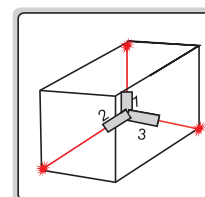

bluetooth connect to phone (APP)

\*Angle between the laser beam and the horizontal line

### OPTIONAL ACCESSORY

Tripod	0701-TR175
--------	------------

continuous measurement

area measurement

volume measurement

height measurement (1)

height measurement (2)

height measurement (3)