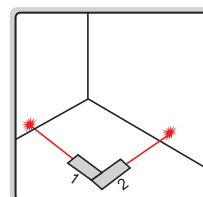

bluetooth connect to phone (APP)

\*Angle between the laser beam and the horizontal line

### OPTIONAL ACCESSORY

Tripod	0701-TR175
--------	------------

continuous measurement

area measurement

volume measurement

height measurement (1)

height measurement (2)

height measurement (3)