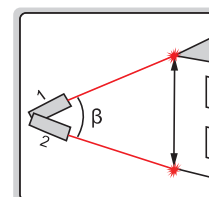

bluetooth connect to phone (APP)

\*Angle between the laser beam and the horizontal line

### OPTIONAL ACCESSORY

Tripod	0701-TR175
--------	------------

continuous measurement

area measurement

volume measurement

height measurement (1)

height measurement (2)

height measurement (3)