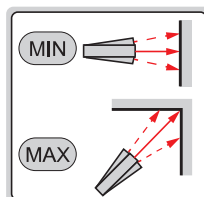

OPTIONAL ACCESSORY

Tripod	0701-TR175

continuous measurement